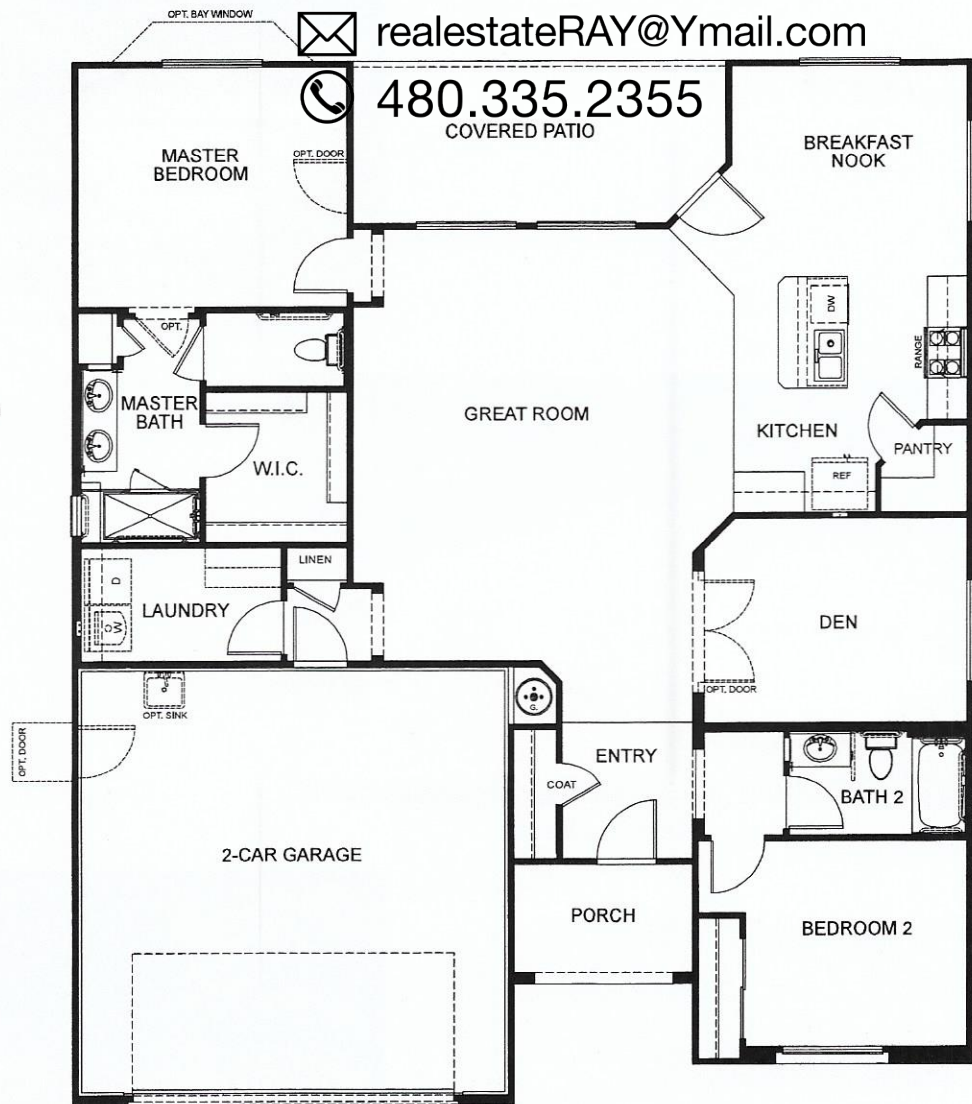

realestate **RAY** 

 realestateRAY@Ymail.com

 480.335.2355

Province
by Meritage Homes

SAVOY
1,564 SQ. FT.

Elevation A

Elevation B

realestate **RAY** 

 realestateRAY@Ymail.com

 480.335.2355

Elevation C

www.meritagehomes.com

Province
by Meritage Homes

SAVOY
1,564 SQ. FT.

- Two bedroom
- Two bathroom
- Den
- Optional third bedroom at den
- Nook
- Walk in closet at master
- Covered patio

realestate **RAY**

realestateRAY@Ymail.com

480.335.2355
COVERED PATIO

FLOOR PLAN

Province by Meritage Homes

OPTIONS - SAVOY
1,564 SQ. FT.

realestate **RAY** 

 realestateRAY@Ymail.com