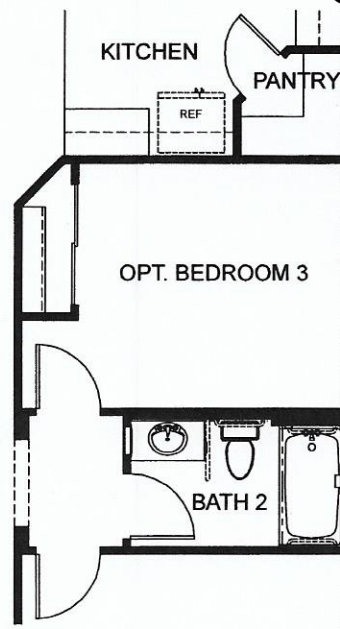

Province by Meritage Homes

OPTIONS - SAVOY
1,564 SQ. FT.

realestate **RAY**

realestateRAY@Ymail.com

480.335.2355

OPT. BEDROOM 3