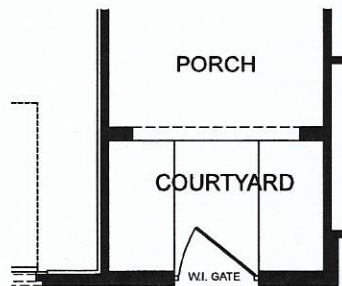

OPT. COURTYARD

www.meritagehomes.com